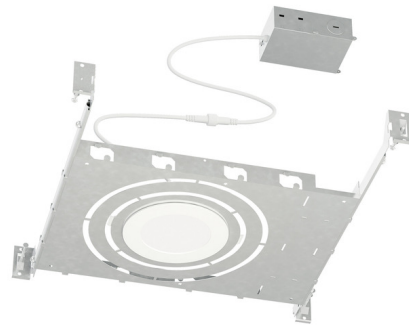

Lightology

lightology.com
866-954-4489
05-31-26

Project: _____

Company: _____

Location: _____ Fixture Type: _____

SPEC #: **MAX1419458**

Approved On: _____ Approved By: _____

Slim Mounting Bracket

By Maxim Lighting

Description

The Slim Mounting Bracket is for use with the Slim Recessed Down Lights. The frame can be used for open ceiling applications before drywall installation.

Shown in brushed aluminum

Specifications

| | |
|-------------|------------------|
| COLOR | N/A |
| BODY FINISH | Brushed Aluminum |
| WATTAGE | N/A |
| DIMMER | N/A |
| DIMENSIONS | 14.5"W x 1.75"H |
| BULB | N/A |

CLICK TO VIEW PRODUCT