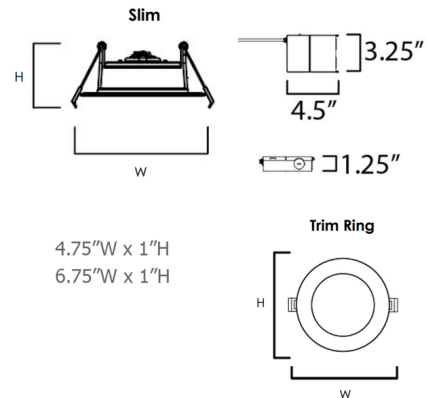

By Maxim Lighting

Description

The Slim Recessed Down Light is an elegant solution for ceiling lighting. Installed as a remodel without a housing box, this fixture simply pops into the dry wall. Color selectable LED options include 2700K, 3000K, 3500K, 4000K, and 5000K. Note: LED driver included.

Specifications

COLOR	N/A
BODY FINISH	White
WATTAGE	10W
DIMMER	Low Voltage Electronic
DIMENSIONS	4.75"W x 1"H
INTEGRATED LED MODULE	1 x LED/10W/120V LED

Technical Information

APERTURE SHAPE	Round
HOUSING TYPE	Remodel NON IC
CEILING TYPE	Drywall with Trim
FUNCTION	Downlight
LAMP LIFE	30000 hours
COLOR RENDERING	90 CRI
LAMP COLOR	CCT Select
LUMENS/WATT	75.00
LUMINOUS FLUX	750 lumens

Shown in white

CLICK TO VIEW PRODUCT

Notes: