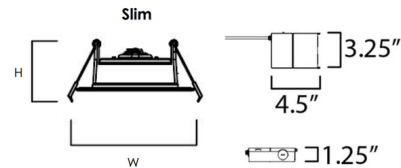

By Maxim Lighting

Description

The Slim Baffle Recessed Down Light is an elegant solution for ceiling lighting. Installed as a remodel without a housing box, this fixture simply pops into the dry wall. Color selectable LED options include 2700K, 3000K, 3500K, 4000K, and 5000K. Note: LED driver included.

Specifications

COLOR	N/A
BODY FINISH	White
WATTAGE	10W
DIMMER	Low Voltage Electronic
DIMENSIONS	4.75"W x 1"H
INTEGRATED LED MODULE	1 x LED/10W/120V LED

Technical Information

APERTURE SIZE	5.000"
APERTURE SHAPE	Round
HOUSING TYPE	Remodel NON IC
CEILING TYPE	Drywall with Trim
FUNCTION	Downlight
LAMP LIFE	30000 hours
COLOR RENDERING	90 CRI
LAMP COLOR	CCT Select
LUMENS/WATT	75.00
LUMINOUS FLUX	750 lumens

Shown in white

CLICK TO VIEW PRODUCT

Notes: