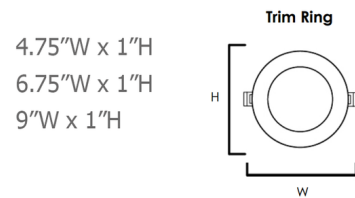

CLICK TO VIEW PRODUCT

Notes: