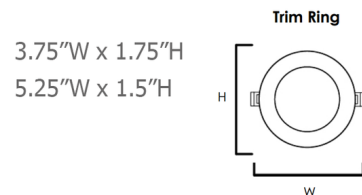

CLICK TO VIEW PRODUCT

Notes: