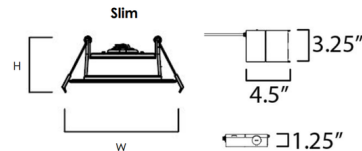

CLICK TO VIEW PRODUCT

Notes: