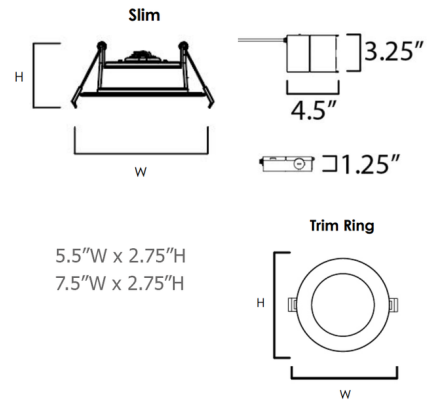

Shown in white

CLICK TO VIEW PRODUCT

Notes: