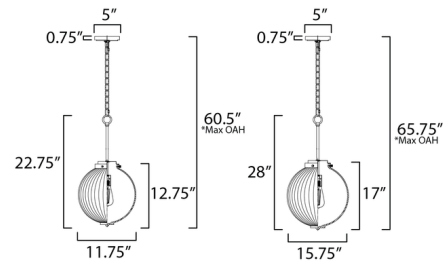

Description

The Kasbah Pendant infuses a classic silhouette with retro charm. A nostalgic glass globe with a ribbed pattern and a dipped flat bottom provide elegant illumination, adding distinctive style. Perfect for a kitchen or dining room.

Shown in satin brass / clear ribbed

Specifications

COLOR Clear Ribbed
BODY FINISH Satin Brass
WATTAGE 9W
DIMMER Standard 120V
DIMENSIONS 11.75"W x 22.75"H
BULB NOT INCLUDED 1 x A19/Medium (E26)/9W/120V LED

Technical Information

PRODUCT DIMENSIONS Chain Length: 38"

CLICK TO VIEW PRODUCT

Notes: