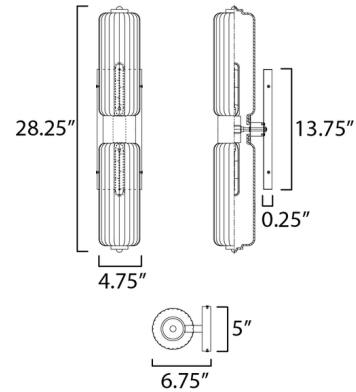

Lightology

lightology.com
866-954-4489
06-04-26

Project: _____

Company: _____

Location: _____ Fixture Type: _____

SPEC #: **MAX1419477**

Approved On: _____ Approved By: _____

Kasbah Linear Wall Sconce By Maxim Lighting

Description

The Kasbah Linear Wall Sconce infuses a classic silhouette with retro charm. Nostalgic glass ribbed shades provides elegant illumination, adding distinctive style. Perfect for a main bath or powder room.

Shown in satin nickel / clear ribbed

Specifications

COLOR	Clear Ribbed
BODY FINISH	Satin Nickel
WATTAGE	18W
DIMMER	Standard 120V
DIMENSIONS	4.75"W x 28.25"H x 6.75"D
BULB NOT INCLUDED	2 x T10/Medium (E26)/9W/120V LED