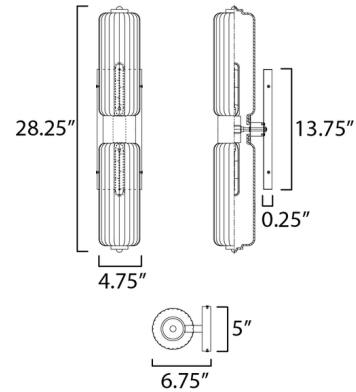

Lightology

lightology.com
866-954-4489
04-14-26

Project: _____

Company: _____

Location: _____ Fixture Type: _____

SPEC #: **MAX1419477**

Approved On: _____ Approved By: _____

Kasbah Linear Wall Sconce By Maxim Lighting

Description

The Kasbah Linear Wall Sconce infuses a classic silhouette with retro charm. Nostalgic glass ribbed shades provides elegant illumination, adding distinctive style. Perfect for a main bath or powder room.

Shown in satin nickel / clear ribbed

Specifications

COLOR	Clear Ribbed
BODY FINISH	Satin Nickel
WATTAGE	18W
DIMMER	Standard 120V
DIMENSIONS	4.75"W x 28.25"H x 6.75"D
BULB NOT INCLUDED	2 x T10/Medium (E26)/9W/120V LED