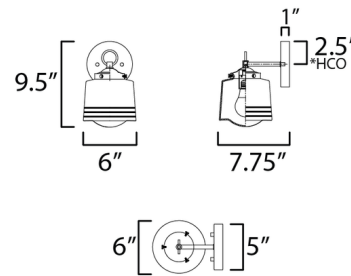

Shown in black / white

Specifications

COLOR	White
BODY FINISH	Black
WATTAGE	9W
DIMMER	Standard 120V
DIMENSIONS	6"W x 9.5"H x 7.75"D
BULB NOT INCLUDED	1 x A19/Medium (E26)/9W/120V LED

CLICK TO VIEW PRODUCT