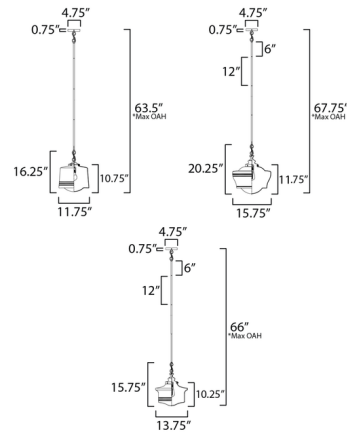

Lightology

lightology.com
866-954-4489
04-25-26

Project: _____

Company: _____

Location: _____ Fixture Type: _____

SPEC #: **MAX1419483**

Approved On: _____ Approved By: _____

Eureka Pendant By Maxim Lighting

Description

An update on a classic schoolhouse silhouette, the Eureka Pendant combines nostalgia with modern flair. The opal white glass shade has repeating black stripes for a contemporary twist, while the black metal details add a clean, modern touch.

Shown in black / white

Specifications

COLOR White
BODY FINISH Black
WATTAGE 9W
DIMMER Standard 120V
DIMENSIONS 11.75"W x 16.25"H
BULB NOT INCLUDED 1 x A19/Medium (E26)/9W/120V LED

CLICK TO VIEW PRODUCT

Notes: