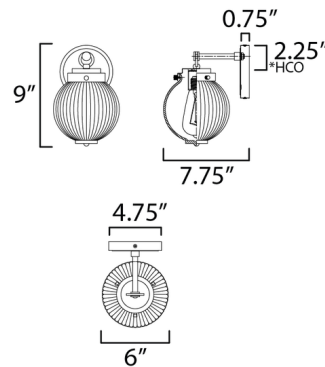

Lightology

lightology.com
866-954-4489
04-16-26

Project: _____

Company: _____

Location: _____ Fixture Type: _____

SPEC #: **MAX1419487**

Approved On: _____ Approved By: _____

Kasbah Globe Wall Sconce By Maxim Lighting

Description

The Kasbah Globe Wall Sconce infuses a classic silhouette with retro charm. A nostalgic glass globe with a ribbed pattern and a dipped flat bottom provide elegant illumination, adding distinctive style. Perfect for a powder room or hallway.

Shown in satin brass / clear ribbed

Specifications

COLOR	Clear Ribbed
BODY FINISH	Satin Brass
WATTAGE	9W
DIMMER	Standard 120V
DIMENSIONS	6"W x 9"H x 7.75"D
BULB NOT INCLUDED	1 x A19/Medium (E26)/9W/120V LED