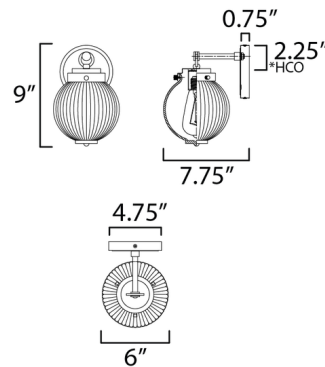

Lightology

lightology.com
866-954-4489
06-01-26

Project: _____

Company: _____

Location: _____ Fixture Type: _____

SPEC #: **MAX1419487**

Approved On: _____ Approved By: _____

Kasbah Globe Wall Sconce By Maxim Lighting

Description

The Kasbah Globe Wall Sconce infuses a classic silhouette with retro charm. A nostalgic glass globe with a ribbed pattern and a dipped flat bottom provide elegant illumination, adding distinctive style. Perfect for a powder room or hallway.

Shown in satin brass / clear ribbed

Specifications

| | |
|-------------------|----------------------------------|
| COLOR | Clear Ribbed |
| BODY FINISH | Satin Brass |
| WATTAGE | 9W |
| DIMMER | Standard 120V |
| DIMENSIONS | 6"W x 9"H x 7.75"D |
| BULB NOT INCLUDED | 1 x A19/Medium (E26)/9W/120V LED |