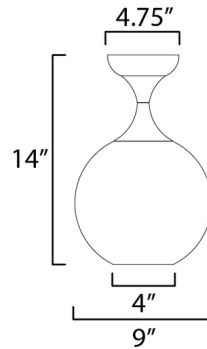

### Specifications

COLOR . . . . . Marble Glass  
BODY FINISH . . . . . Natural Aged Brass  
WATTAGE . . . . . 9W  
DIMMER . . . . . Standard 120V  
DIMENSIONS . . . . . 9"W x 14"H  
BULB NOT INCLUDED . . . . . 1 x A19/Medium (E26)/9W/120V LED