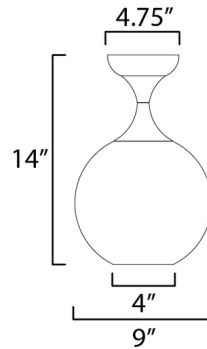

### Specifications

|                   |                                  |
|-------------------|----------------------------------|
| COLOR             | Marble Glass                     |
| BODY FINISH       | Natural Aged Brass               |
| WATTAGE           | 9W                               |
| DIMMER            | Standard 120V                    |
| DIMENSIONS        | 9"W x 14"H                       |
| BULB NOT INCLUDED | 1 x A19/Medium (E26)/9W/120V LED |