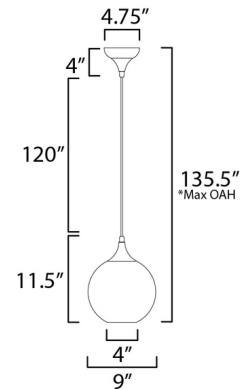

Description

The Neve Pendant brings a fresh take to a classic mid-century globe. Reminiscent of a snowglobe, the swirling white marble glass creates a charming wintery effect. Perfect for a kitchen, bedside, or anywhere you need retro charm.

Shown in natural aged brass / marble glass

*max overall height

Specifications

COLOR	Marble Glass
BODY FINISH	Natural Aged Brass
WATTAGE	9W
DIMMER	Standard 120V
DIMENSIONS	9"W x 11.5"H
BULB NOT INCLUDED	1 x A19/Medium (E26)/9W/120V LED

Technical Information

PRODUCT DIMENSIONS	Cord Length: 120"
--------------------	-------------------

CLICK TO VIEW PRODUCT

Notes: