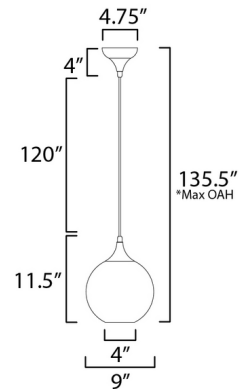

Shown in natural aged brass / marble glass

*max overall height

Specifications

COLOR	Marble Glass
BODY FINISH	Natural Aged Brass
WATTAGE	9W
DIMMER	Standard 120V
DIMENSIONS	9"W x 11.5"H
BULB NOT INCLUDED	1 x A19/Medium (E26)/9W/120V LED

Technical Information

PRODUCT DIMENSIONS	Cord Length: 120"
--------------------	-------------------

CLICK TO VIEW PRODUCT

Notes: