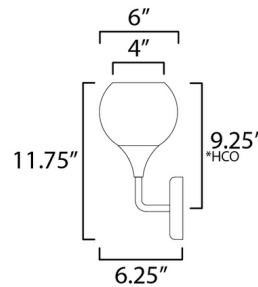

Shown in polished chrome / marble glass

\*Height from center of outlet to the top of the fixture

### Specifications

COLOR	Marble Glass
BODY FINISH	Polished Chrome
WATTAGE	9W
DIMMER	Standard 120V
DIMENSIONS	6"W x 11.75"H x 6.25"D
BULB NOT INCLUDED	1 x A19/Medium (E26)/9W/120V LED

CLICK TO VIEW PRODUCT