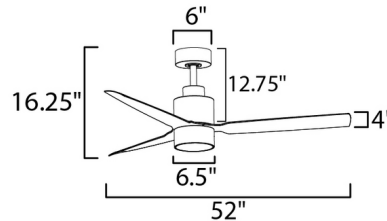

Description

Combining sleek, modern silhouette with a smaller housing, the Falcon Ceiling Fan with Light delivers both style and functionality. Control with the included 3-wire wall control. The fan can be install indoors or outdoors in covered areas. A switch located on the top of motor housing allows the fan blade direction to be reversed.

Shown in matte white / matte white

Specifications

BLADE COLOR	Matte White
BODY FINISH	Matte White
WATTAGE	18W
DIMMER	Included
DIMENSIONS	52"W x 16.3"H
INTEGRATED LED MODULE	1 x LED/18W/120V LED

Technical Information