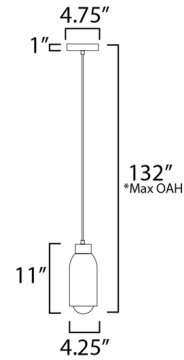

Shown in oyster / travertine

*max overall height

Specifications

COLOR	Travertine
BODY FINISH	Oyster
WATTAGE	9W
DIMMER	Standard 120V
DIMENSIONS	4.75"W x 11"H
BULB NOT INCLUDED	1 x A19/Medium (E26)/9W/120V LED