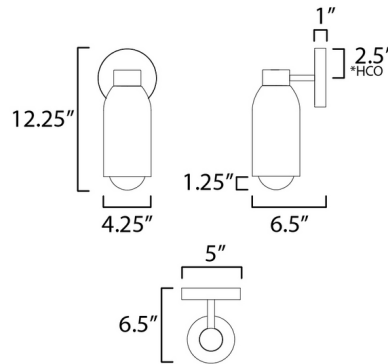

Shown in black / lava rock

*Height from center of outlet to the top of the fixture

Specifications

COLOR	Lava Rock
BODY FINISH	Black
WATTAGE	9W
DIMMER	Standard 120V
DIMENSIONS	4.25"W x 12.25"H x 6.5"D
BULB NOT INCLUDED	1 x A19/Medium (E26)/9W/120V LED