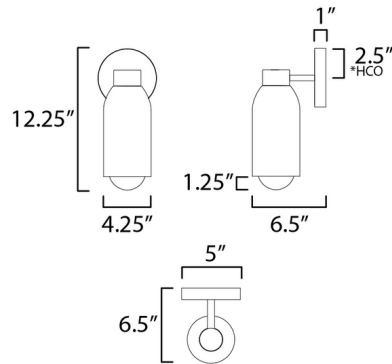

Shown in black / lava rock

\*Height from center of outlet to the top of the fixture

### Specifications

COLOR	Lava Rock
BODY FINISH	Black
WATTAGE	9W
DIMMER	Standard 120V
DIMENSIONS	4.25"W x 12.25"H x 6.5"D
BULB NOT INCLUDED	1 x A19/Medium (E26)/9W/120V LED

CLICK TO VIEW PRODUCT

Notes: