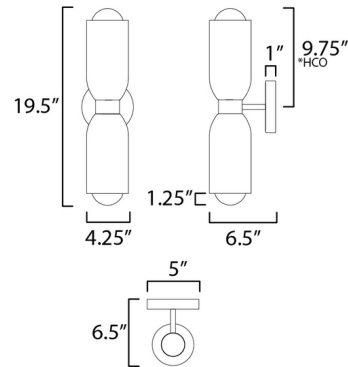

Shown in oyster / travertine

Specifications

COLOR	Travertine
BODY FINISH	Oyster
WATTAGE	18W
DIMMER	Standard 120V
DIMENSIONS	4.25"W x 19.5"H x 6.5"D
BULB NOT INCLUDED	2 x A19/Medium (E26)/9W/120V LED

CLICK TO VIEW PRODUCT

Notes: