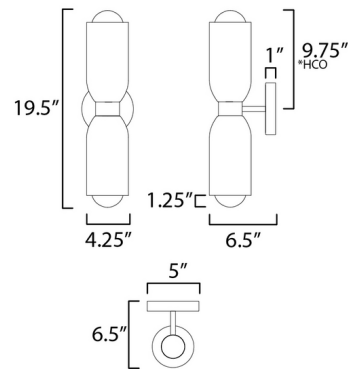

Shown in oyster / travertine

Specifications

COLOR	Travertine
BODY FINISH	Oyster
WATTAGE	18W
DIMMER	Standard 120V
DIMENSIONS	4.25"W x 19.5"H x 6.5"D
BULB NOT INCLUDED	2 x A19/Medium (E26)/9W/120V LED

CLICK TO VIEW PRODUCT

Notes: