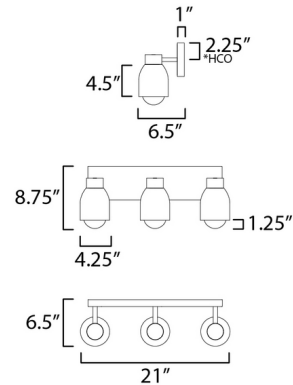

Shown in oyster / travertine

*Height from center of outlet to the top of the fixture

Specifications

COLOR	Travertine
BODY FINISH	Oyster
WATTAGE	27W
DIMMER	Standard 120V
DIMENSIONS	21"W x 8.75"H x 6.5"D
BULB NOT INCLUDED	3 x A19/Medium (E26)/9W/120V LED