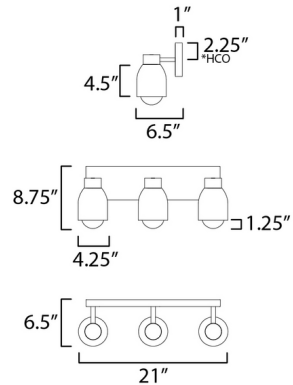

Shown in oyster / travertine

*Height from center of outlet to the top of the fixture

Specifications

COLOR	Travertine
BODY FINISH	Oyster
WATTAGE	27W
DIMMER	Standard 120V
DIMENSIONS	21"W x 8.75"H x 6.5"D
BULB NOT INCLUDED	3 x A19/Medium (E26)/9W/120V LED