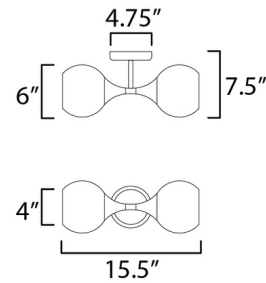

Description

The Neve Double Wall Sconce brings a fresh take to a classic mid-century globe. Reminiscent of a snowglobe, the swirling white marble glass creates a charming wintery effect. Perfect for an entry, powder room, or anywhere you need retro charm.

Shown in black / marble glass

Specifications

COLOR	Marble Glass
BODY FINISH	Black
WATTAGE	18W
DIMMER	Standard 120V
DIMENSIONS	6"W x 15.5"H x 7.5"D
BULB NOT INCLUDED	2 x A19/Medium (E26)/9W/120V LED

CLICK TO VIEW PRODUCT