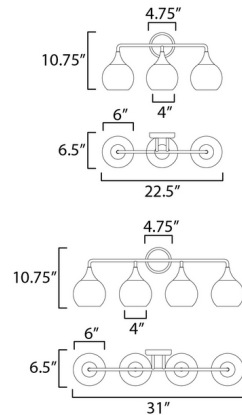

Shown in natural aged brass / marble glass