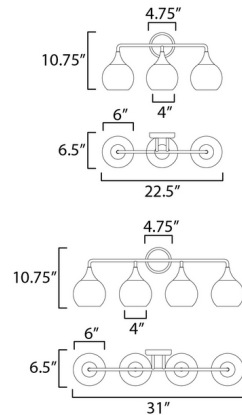

Shown in natural aged brass / marble glass

Specifications

COLOR Marble Glass
BODY FINISH Natural Aged Brass
WATTAGE 27W
DIMMER Standard 120V
DIMENSIONS 22.5"W x 10.75"H x 6.5"D
BULB NOT INCLUDED 3 x A19/Medium (E26)/9W/120V LED