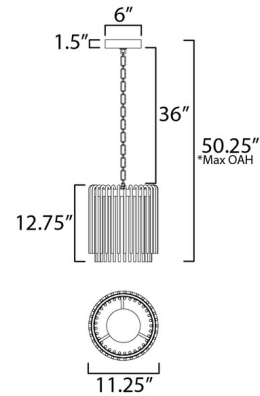

Lightology

lightology.com
866-954-4489
05-24-26

Project: _____

Company: _____

Location: _____ Fixture Type: _____

SPEC #: **MAX1419522**

Approved On: _____ Approved By: _____

Jolie Color-Select Pendant By Maxim Lighting

Description

The Jolie Color-Select Pendant is a stunning update to a traditional silhouette. To create the drum shape, ornamental glass rods form a luminous curtain, softly illuminated by the LEDs. Suspended by intricately designed chain links, this statement piece adds a touch of refinement to any home. Note: LED Color selectable options include 2700K, 3200K, and 4000K. 120v dims with ELV and TRIAC. 277V dims with 0-10V.

Shown in natural aged brass / clear

*max overall height

Specifications

COLOR	Clear
BODY FINISH	Natural Aged Brass
WATTAGE	13W
DIMMER	Not Included
DIMENSIONS	11.25"W x 12.75"H
INTEGRATED LED MODULE	1 x LED/13W/120-277V LED

Technical Information

LAMP LIFE	40000 hours
COLOR RENDERING	.90 CRI
LAMP COLOR	. CCT Select
LUMENS/WATT	57.69
LUMINOUS FLUX	750 lumens

CLICK TO VIEW PRODUCT

Notes: