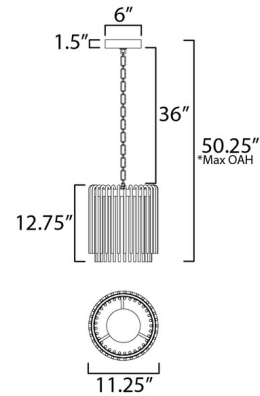

Description

The Jolie Color-Select Pendant is a stunning update to a traditional silhouette. To create the drum shape, ornamental glass rods form a luminous curtain, softly illuminated by the LEDs. Suspended by intricately designed chain links, this statement piece adds a touch of refinement to any home. Note: LED Color selectable options include 2700K, 3200K, and 4000K. 120v dims with ELV and TRIAC. 277V dims with 0-10V.

Shown in natural aged brass / clear

*max overall height

Specifications

COLOR	Clear
BODY FINISH	Natural Aged Brass
WATTAGE	13W
DIMMER	Not Included
DIMENSIONS	11.25"W x 12.75"H
INTEGRATED LED MODULE	1 x LED/13W/120-277V LED

Technical Information

LAMP LIFE	40000 hours
COLOR RENDERING	90 CRI
LAMP COLOR	CCT Select
LUMENS/WATT	57.69
LUMINOUS FLUX	750 lumens

CLICK TO VIEW PRODUCT

Notes: