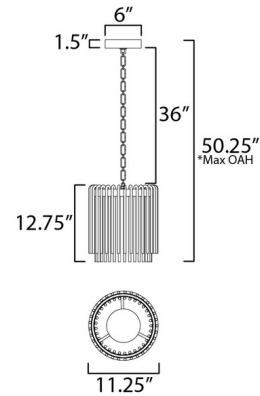

Specifications

COLOR	Clear
BODY FINISH	Polished Nickel
WATTAGE	13W
DIMMER	Standard 120V
DIMENSIONS	11.25"W x 12.75"H
INTEGRATED LED MODULE	1 x LED/13W/120-277V LED

Technical Information

LAMP LIFE	40000 hours
COLOR RENDERING	.90 CRI
LAMP COLOR	. CCT Select
LUMENS/WATT	57.69
LUMINOUS FLUX	750 lumens

Shown in polished nickel / clear

*max overall height

CLICK TO VIEW PRODUCT

Notes: