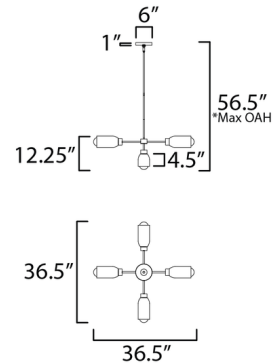

Shown in oyster / travertine