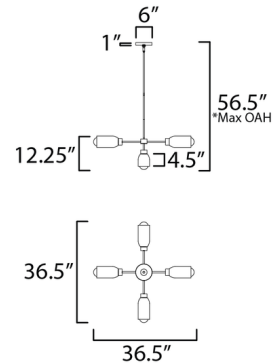

Shown in oyster / travertine

*max overall height

Specifications

COLOR Travertine
BODY FINISH Oyster
WATTAGE 45W
DIMMER Standard 120V
DIMENSIONS 36.5"W x 12.25"H
BULB NOT INCLUDED 5 x A19/Medium (E26)/9W/120V LED