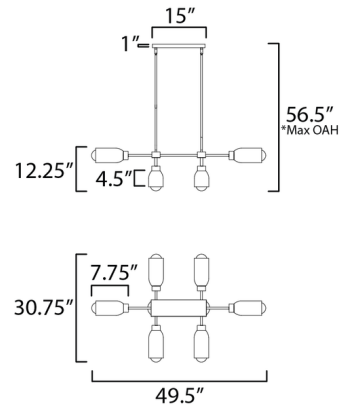

## Pompeii Linear Pendant

By Maxim Lighting

Shown in black / lava rock

\*max overall height

### Specifications

COLOR . . . . . Lava Rock  
BODY FINISH . . . . . Black  
WATTAGE . . . . . 72W  
DIMMER . . . . . Standard 120V  
DIMENSIONS . . . . . 49.5"L x 30.75"W x 12.25"H  
BULB NOT INCLUDED . . . . . 8 x A19/Medium (E26)/9W/120V LED