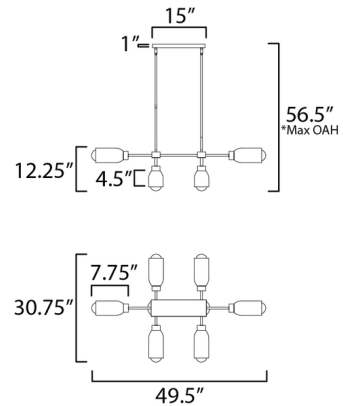

Lightology

lightology.com
866-954-4489
07-06-26

Project: _____
 Company: _____
 Location: _____ Fixture Type: _____
 SPEC #: **MAX1419526**
 Approved On: _____ Approved By: _____

Pompeii Linear Pendant By Maxim Lighting

Shown in black / lava rock

*max overall height

Specifications

COLOR	Lava Rock
BODY FINISH	Black
WATTAGE	72W
DIMMER	Standard 120V
DIMENSIONS	49.5"L x 30.75"W x 12.25"H
BULB NOT INCLUDED	8 x A19/Medium (E26)/9W/120V LED