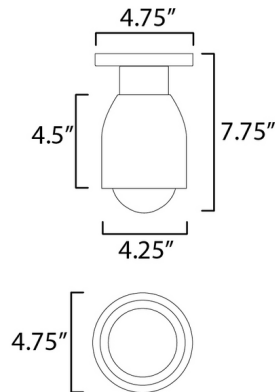

Shown in oyster / travertine

Specifications

COLOR	Travertine
BODY FINISH	Oyster
WATTAGE	9W
DIMMER	Standard 120V
DIMENSIONS	4.75"W x 7.75"H
BULB NOT INCLUDED	1 x A19/Medium (E26)/9W/120V LED

CLICK TO VIEW PRODUCT