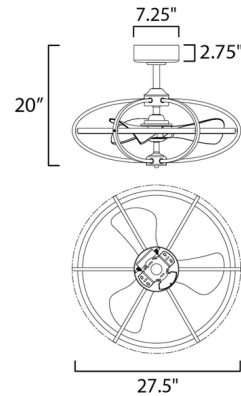

Shown in black / black

Specifications

BLADE COLOR	Black
BODY FINISH	Black
WATTAGE	30W
DIMMER	Included
DIMENSIONS	27.5"W x 20"H
INTEGRATED LED MODULE	1 x LED/30W/120V LED

Technical Information

COLOR RENDERING	80 CRI
LAMP COLOR	Tunable White
LUMENS/WATT	74.00
LUMINOUS FLUX	2220 lumens