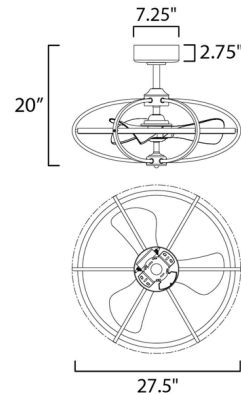

### Specifications

BLADE COLOR	Black
BODY FINISH	Black
WATTAGE	30W
DIMMER	Included
DIMENSIONS	27.5"W x 20"H
INTEGRATED LED MODULE	1 x LED/30W/120V LED