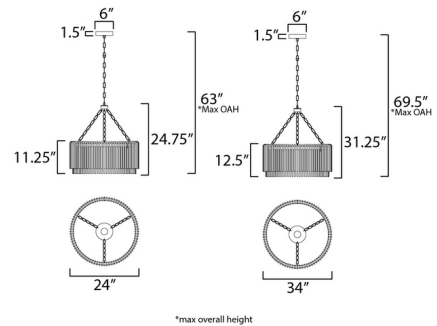

Shown in natural aged brass / clear

Specifications

COLOR Clear
 BODY FINISH Natural Aged Brass
 WATTAGE 27W
 DIMMER Standard 120V
 DIMENSIONS 24"W x 24.75"H
 INTEGRATED LED MODULE 1 x LED/27W/120-277V LED