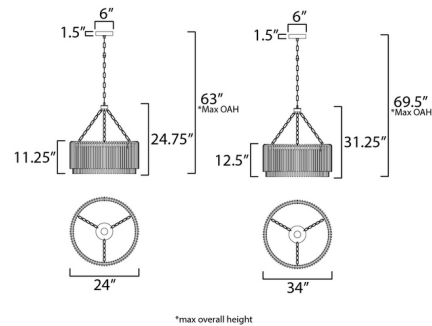

### Specifications

COLOR	Clear
BODY FINISH	Natural Aged Brass
WATTAGE	27W
DIMMER	Standard 120V
DIMENSIONS	24"W x 24.75"H
INTEGRATED LED MODULE	1 x LED/27W/120-277V LED