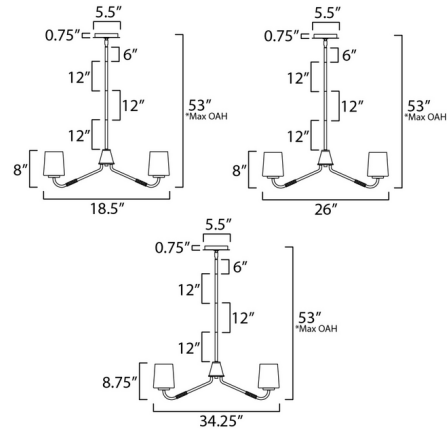

### Specifications

COLOR	White
BODY FINISH	Polished Chrome
WATTAGE	27W
DIMMER	Standard 120V
DIMENSIONS	18.5"W x 8"H
BULB NOT INCLUDED	3 x A19/Medium (E26)/9W/120V LED

CLICK TO VIEW PRODUCT

Notes: