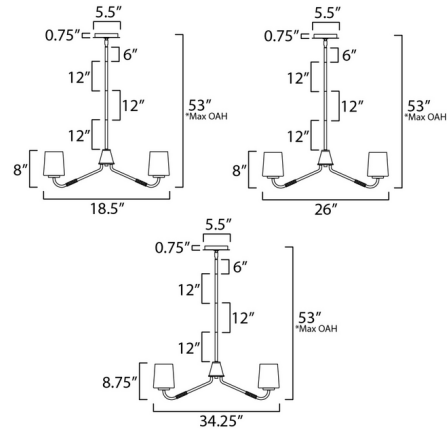

Shown in polished chrome / white

Specifications

COLOR	White
BODY FINISH	Polished Chrome
WATTAGE	27W
DIMMER	Standard 120V
DIMENSIONS	18.5"W x 8"H
BULB NOT INCLUDED	3 x A19/Medium (E26)/9W/120V LED

CLICK TO VIEW PRODUCT

Notes: