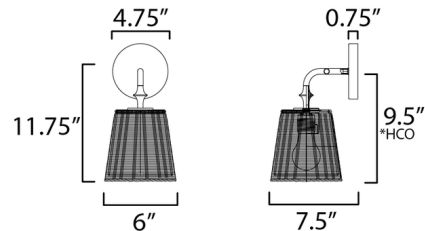

Shown in dark bronze / natural rattan

Specifications

COLOR	Natural Rattan
BODY FINISH	Dark Bronze
WATTAGE	9W
DIMMER	Standard 120V
DIMENSIONS	6"W x 11.75"H x 7.5"D
BULB NOT INCLUDED	1 x A19/Medium (E26)/9W/120V LED
OTHER BULB OPTIONS	A19/Medium (E26)/60W/120V Incandescent