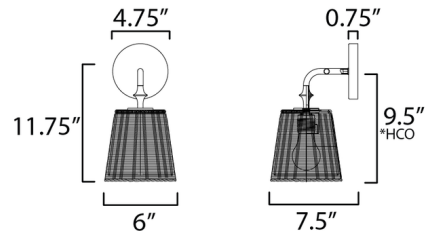

Shown in dark bronze / natural rattan

Specifications

COLOR	Natural Rattan
BODY FINISH	Dark Bronze
WATTAGE	9W
DIMMER	Standard 120V
DIMENSIONS	6"W x 11.75"H x 7.5"D
BULB NOT INCLUDED	1 x A19/Medium (E26)/9W/120V LED
OTHER BULB OPTIONS	A19/Medium (E26)/60W/120V Incandescent