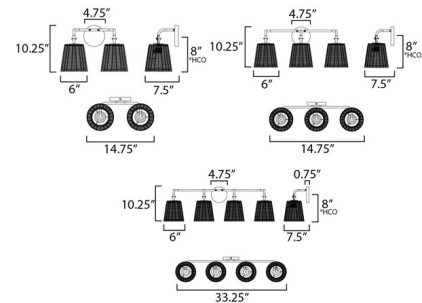

### Specifications

COLOR	Weathered White
BODY FINISH	Natural Aged Brass
WATTAGE	18W
DIMMER	Standard 120V
DIMENSIONS	14.75"W x 10.25"H x 7.5"D
BULB NOT INCLUDED	2 x A19/Medium (E26)/9W/120V LED
OTHER BULB OPTIONS	A19/Medium (E26)/60W/120V Incandescent