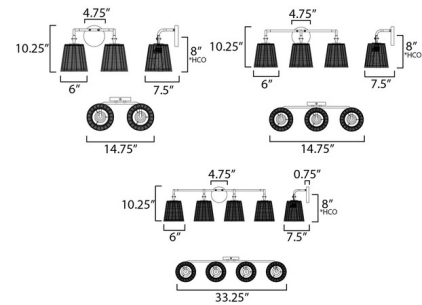

Shown in natural aged brass / weathered white

Specifications

COLOR	Weathered White
BODY FINISH	Natural Aged Brass
WATTAGE	18W
DIMMER	Standard 120V
DIMENSIONS	14.75"W x 10.25"H x 7.5"D
BULB NOT INCLUDED	2 x A19/Medium (E26)/9W/120V LED
OTHER BULB OPTIONS	A19/Medium (E26)/60W/120V Incandescent