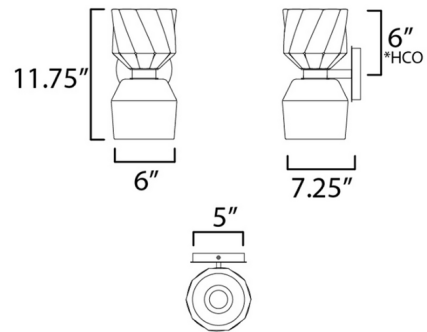

Specifications

COLOR White Glass / Walnut
BODY FINISH Dark Bronze / Antique Brass
WATTAGE 14W
DIMMER Standard 120V
DIMENSIONS 6"W x 11.75"H x 7.25"D
BULB INCLUDED 2 x A19/Medium (E26)/7W/120V LED

Technical Information