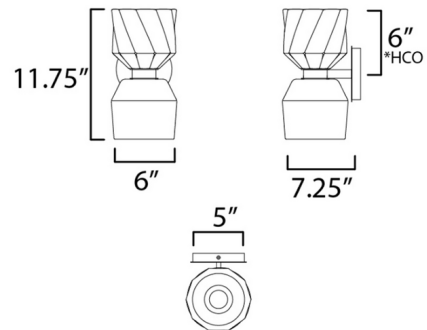

Specifications

COLOR White Glass / Walnut
BODY FINISH Dark Bronze / Antique Brass
WATTAGE 14W
DIMMER Standard 120V
DIMENSIONS 6"W x 11.75"H x 7.25"D
BULB INCLUDED 2 x A19/Medium (E26)/7W/120V LED

Technical Information