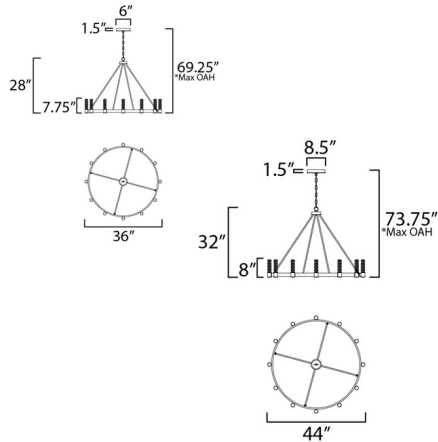

Shown in natural aged brass / iceberg

CLICK TO VIEW PRODUCT

Notes: