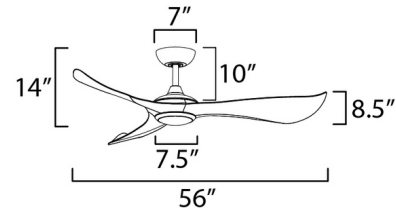

CLICK TO VIEW PRODUCT

Notes: