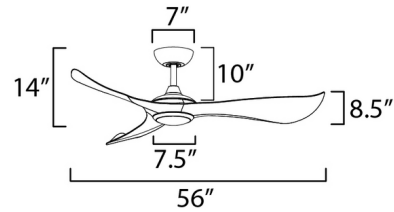

CLICK TO VIEW PRODUCT

Notes: