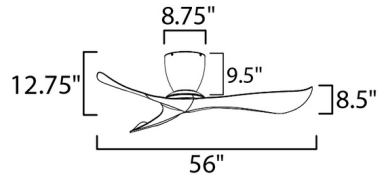

Lightology

lightology.com
866-954-4489
04-22-26

Project: _____

Company: _____

Location: _____ Fixture Type: _____

SPEC #: **MAX1419586**

Approved On: _____ Approved By: _____

Keanu Hugger Ceiling Fan By Maxim Lighting

Shown in black / walnut

Specifications

BLADE COLOR	Walnut
BODY FINISH	Black
WATTAGE	N/A
DIMMER	N/A
DIMENSIONS	56\"W x 12.75\"H
BULB	N/A

CLICK TO VIEW PRODUCT

Notes: