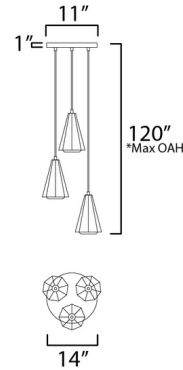

### Specifications

COLOR . . . . . Antique Brass  
BODY FINISH . . . . . Black  
WATTAGE . . . . . 27W  
DIMMER . . . . . Standard 120V  
DIMENSIONS . . . . . 14"W x 16.75"H  
BULB NOT INCLUDED . . . . . 3 x A19/Medium (E26)/9W/120V LED

### Technical Information

PRODUCT DIMENSIONS . . . . . Cord Length: 120"

Shown in black / antique brass

\*max overall height

CLICK TO VIEW PRODUCT

Notes: