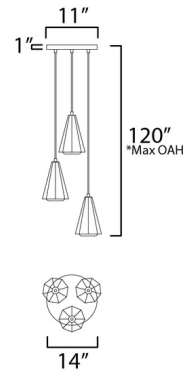

### Specifications

COLOR . . . . . Antique Brass  
BODY FINISH . . . . . Black  
WATTAGE . . . . . 27W  
DIMMER . . . . . Standard 120V  
DIMENSIONS . . . . . 14"W x 16.75"H  
BULB NOT INCLUDED . . . . . 3 x A19/Medium (E26)/9W/120V LED

### Technical Information

PRODUCT DIMENSIONS . . . . . Cord Length: 120"

Shown in black / antique brass

\*max overall height

CLICK TO VIEW PRODUCT

Notes: