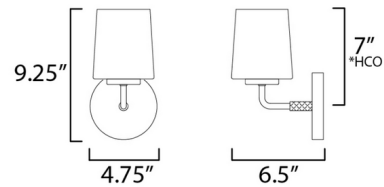

By Maxim Lighting

Description

The Durham Wall Sconce features a modern update to a traditional silhouette. The knurled rod details add visual interest to the metal frame, while the glass shade provides even, soft illumination.

Shown in polished chrome / white

Specifications

COLOR White
BODY FINISH Polished Chrome
WATTAGE 9W
DIMMER Standard 120V
DIMENSIONS 4.75"W x 9.25"H x 6.5"D
BULB NOT INCLUDED 1 x A19/Medium (E26)/9W/120V LED