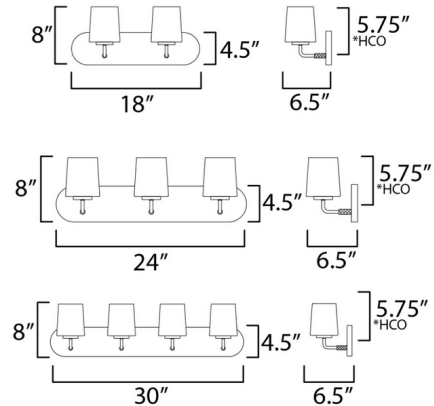

Description

The Durham Bathroom Vanity Light features a modern update to a traditional silhouette. The knurled rod details add visual interest to the metal frame, while the glass shade provides even, soft illumination. Perfect for a primary bath or powder room.

Shown in polished chrome / white

Specifications

COLOR	White
BODY FINISH	Polished Chrome
WATTAGE	27W
DIMMER	Standard 120V
DIMENSIONS	24"W x 8"H x 6.5"D
BULB NOT INCLUDED	3 x A19/Medium (E26)/9W/120V LED

CLICK TO VIEW PRODUCT