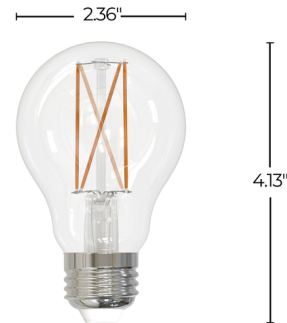

### Description

The Basics Series A19 Medium Base Filament uses just 7.6 watts of power while delivering the equivalent of a traditional 60 watt incandescent. The clear finish provides sparkling clarity and visibility of the filament design. Sold as a 4-pack.

### Specifications

COLOR	Clear
BODY FINISH	N/A
WATTAGE	7.6W
DIMMER	Standard 120V
DIMENSIONS	2.36"W x 4.17"H
BULB	A19/Medium (E26)/7.6W/120V LED

### Technical Information

BEAM ANGLE	310°
COLOR RENDERING	80 CRI
LAMP COLOR	2700K
LUMENS/WATT	105.26
LUMINOUS FLUX	800 lumens

Shown in clear