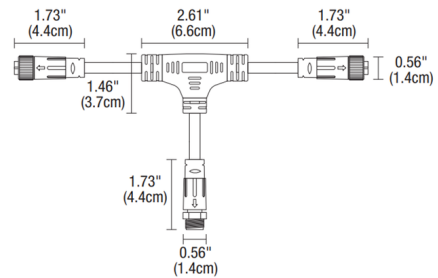

By PureEdge Lighting

Description

The Wet Location 6-Conductor T-Connector is a robust rugged design especially suited to withstand the challenges of damp and wet environments. This unique T-Connector has one Male and two Female connectors and is suitable for multiple indoor and outdoor uses. Designed for use with PureEdge Lighting RGB/RGBTW and Tunable White Soft Strip and Flex Neon products.

Shown in black

Specifications

COLOR	Black
BODY FINISH	N/A
WATTAGE	N/A
DIMMER	N/A
DIMENSIONS	4"L
BULB	N/A

CLICK TO VIEW PRODUCT

Notes: