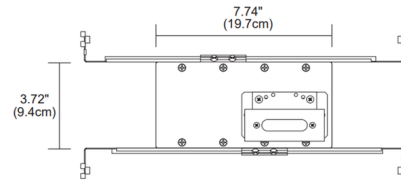

Description

The slim profile 1 Inch Rectangle Canopy with 4 Gang Junction Box comes with adjustable hanger bars and a Pure Smart WiZ Pro CV Bridgebox allowing wireless control of Flex Neon. Two Class 2, 14AWG stranded conductors from the remote power supply up to 40 feet away are required. Designed for use with PureEdge Lighting Static White Flex Neon products.

Shown in black

Specifications

COLOR	Black
BODY FINISH	N/A
WATTAGE	N/A
DIMMER	N/A
DIMENSIONS	.7.74"L x 3.72"W
BULB	N/A

CLICK TO VIEW PRODUCT

Notes: