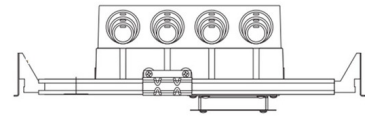

Description

The slim profile 1 Inch Rectangle Canopy with 4 Gang Junction Box comes with adjustable hanger bars and a Pure Smart WiZ Pro CV Bridgebox allowing wireless control of Flex Neon. Two Class 2, 14AWG stranded conductors from the remote power supply up to 40 feet away are required. Designed for use with PureEdge Lighting Static White Flex Neon products.

Shown in black

Specifications

COLOR	Black
BODY FINISH	N/A
WATTAGE	N/A
DIMMER	N/A
DIMENSIONS	.7.74"L x 3.72"W
BULB	N/A

CLICK TO VIEW PRODUCT

Notes: