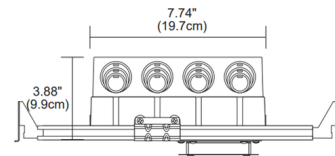

Description

The slim profile 1 Inch Rectangle Canopy with 4 Gang Junction Box comes with adjustable hanger bars and a Pure Smart WiZ Pro CV Bridgebox allowing wireless control of Flex Neon. Two Class 2, 14AWG stranded conductors from the remote power supply up to 40 feet away are required. Designed for use with PureEdge Lighting Static White Flex Neon products.

Shown in black

Specifications

COLOR	Black
BODY FINISH	N/A
WATTAGE	N/A
DIMMER	N/A
DIMENSIONS	.7.74"L x 3.72"W
BULB	N/A

CLICK TO VIEW PRODUCT

Notes: