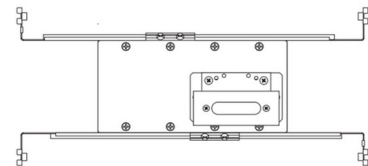

Lightology

lightology.com
866-954-4489
05-24-26

Project: _____

Company: _____

Location: _____ Fixture Type: _____

SPEC #: **EDG1419779**

Approved On: _____ Approved By: _____

Canopy/Junction Box and WiZ Bridgebox for Static White By PureEdge Lighting

Description

The slim profile 1 Inch Rectangle Canopy with 4 Gang Junction Box comes with adjustable hanger bars and a Pure Smart WiZ Pro CV Bridgebox allowing wireless control of Flex Neon. Two Class 2, 14AWG stranded conductors from the remote power supply up to 40 feet away are required. Designed for use with PureEdge Lighting Static White Flex Neon products.

Shown in black

Specifications

COLOR	Black
BODY FINISH	N/A
WATTAGE	N/A
DIMMER	N/A
DIMENSIONS	.7.74"L x 3.72"W
BULB	N/A

CLICK TO VIEW PRODUCT

Notes: