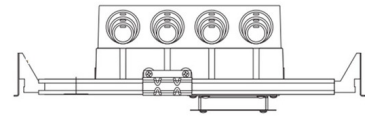

Description

The slim profile 1 Inch Rectangle Canopy with 4 Gang Junction Box comes with adjustable hanger bars and a Pure Smart WiZ Pro CV Bridgebox allowing wireless control of Flex Neon. Two Class 2, 14AWG stranded conductors from the remote power supply up to 40 feet away are required. Designed for use with PureEdge Lighting Tunable White Flex Neon products.

Shown in black

Specifications

COLOR	Black
BODY FINISH	N/A
WATTAGE	N/A
DIMMER	N/A
DIMENSIONS	7.74"L x 3.72"W
BULB	N/A

CLICK TO VIEW PRODUCT

Notes: