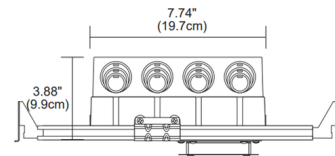

Description

The slim profile 1 Inch Rectangle Canopy with 4 Gang Junction Box comes with adjustable hanger bars and a Pure Smart WiZ Pro CV Bridgebox allowing wireless control of Flex Neon. Two Class 2, 14AWG stranded conductors from the remote power supply up to 40 feet away are required. Designed for use with PureEdge Lighting Tunable White Flex Neon products.

Shown in black

Specifications

COLOR	Black
BODY FINISH	N/A
WATTAGE	N/A
DIMMER	N/A
DIMENSIONS	7.74"L x 3.72"W
BULB	N/A

CLICK TO VIEW PRODUCT

Notes: