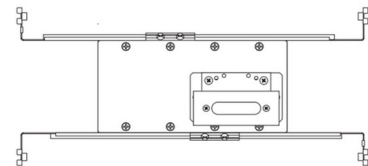

Description

The slim profile 1 Inch Rectangle Canopy with 4 Gang Junction Box comes with adjustable hanger bars and a Pure Smart WiZ Pro CV Bridgebox allowing wireless control of Flex Neon. Two Class 2, 14AWG stranded conductors from the remote power supply up to 40 feet away are required. Designed for use with PureEdge Lighting Tunable White Flex Neon products.

Shown in black

Specifications

COLOR	Black
BODY FINISH	N/A
WATTAGE	N/A
DIMMER	N/A
DIMENSIONS	7.74"L x 3.72"W
BULB	N/A

CLICK TO VIEW PRODUCT

Notes: