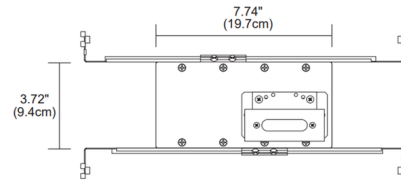

Description

The slim profile 1 Inch Rectangle Canopy with 4 Gang Junction Box comes with adjustable hanger bars and a Pure Smart WiZ Pro CV Bridgebox allowing wireless control of Flex Neon. Two Class 2, 14AWG stranded conductors from the remote power supply up to 40 feet away are required. Designed for use with PureEdge Lighting Tunable White Flex Neon products.

Shown in black

Specifications

COLOR	Black
BODY FINISH	N/A
WATTAGE	N/A
DIMMER	N/A
DIMENSIONS	7.74"L x 3.72"W
BULB	N/A

CLICK TO VIEW PRODUCT

Notes: