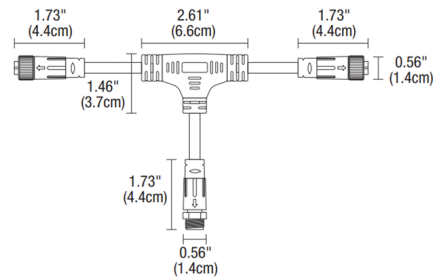

By PureEdge Lighting

Description

The Wet Location 2 Conductor T-Connector is a robust rugged design especially suited to withstand the challenges of damp and wet environments. This unique T-Connector has one Male and two Female connectors and is suitable for multiple indoor and outdoor uses. Designed for use with PureEdge Lighting Static White and Warm Dim Soft Strip and Flex Neon products.

Shown in black

Specifications

COLOR	Black
BODY FINISH	N/A
WATTAGE	N/A
DIMMER	N/A
DIMENSIONS	4"L
BULB	N/A

CLICK TO VIEW PRODUCT

Notes: