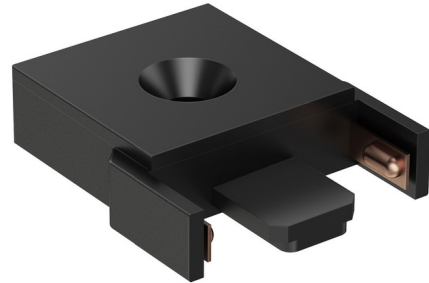

## Continuum Track End Connector

By Et2

### Description

The Continuum Track End Connector is for use with the Et2 Continuum track. Use this piece to finish a run of track. Note: Driver not included.

Shown in black

### Specifications

COLOR	N/A
BODY FINISH	Black
WATTAGE	N/A
DIMMER	N/A
DIMENSIONS	1.25"L x 0.75"W x 0.25"H
BULB	N/A

CLICK TO VIEW PRODUCT

Notes: