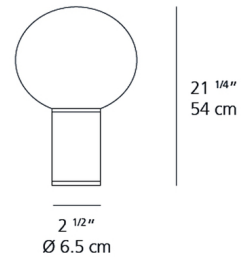

### Specifications

COLOR	White
BODY FINISH	Gold
WATTAGE	18W
DIMMER	Included
DIMENSIONS	14.6"W x 21"H
BULB NOT INCLUDED	1 x A19/Medium (E26)/18W/120V LED
COUNTRY OF ORIGIN	Italy

CLICK TO VIEW PRODUCT

Notes: