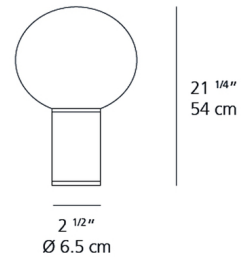

Shown in gold / white

Specifications

COLOR White
BODY FINISH Gold
WATTAGE 18W
DIMMER Included
DIMENSIONS 14.6"W x 21"H
BULB NOT INCLUDED 1 x A19/Medium (E26)/18W/120V LED
COUNTRY OF ORIGIN Italy

CLICK TO VIEW PRODUCT