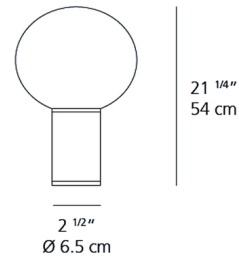

### Specifications

COLOR	White
BODY FINISH	Gold
WATTAGE	18W
DIMMER	Included
DIMENSIONS	14.6"W x 21"H
BULB NOT INCLUDED	1 x A19/Medium (E26)/18W/120V LED
COUNTRY OF ORIGIN	Italy

CLICK TO VIEW PRODUCT

Notes: