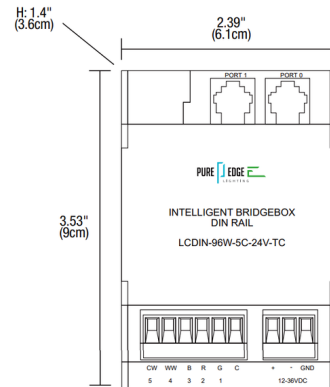

By PureEdge Lighting

Description

The 96W 24V TruColor Intelligent Logic Controller is a cutting-edge networkable controller designed specifically for 5-channel constant voltage luminaires. It surpasses traditional LED ballasts, LED drivers, and DMX controllers by integrating PureEdge's TruColor technology. This combination ensures precise control over all five channels, delivering highly accurate Correlated Color Temperature (CCT) levels and vibrant color output. This makes the Intelligent Bridge Box the ideal choice for managing 5-channel luminaires with precision and flexibility. This component is intended to be used in conjunction with at least one per application of GDIN-UNITY1.

Shown in white

Specifications

COLOR	N/A
BODY FINISH	White
WATTAGE	96W
DIMMER	N/A
DIMENSIONS	2.39"W x 3.53"H
BULB	N/A

CLICK TO VIEW PRODUCT

Notes: