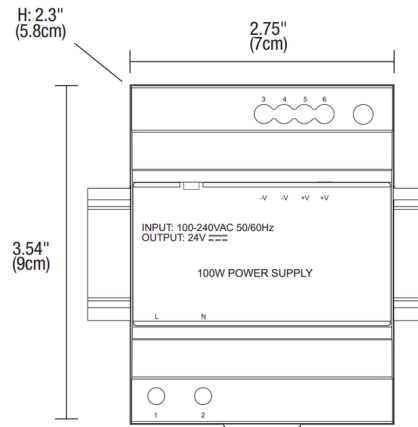

By PureEdge Lighting

Description

Din Rail power supplies are an economical ultra slim 100 watt DIN rail power supply. its adapted to be installed on TS-35/7.5 or TS-35/15 mounting rails. The body is designed 70mm (4SU) in width, which allows space saving inside the cabinets. Adopting the full voltage range of 85VAC-264VAC (operational 277VAC condition). The HDR-100-24N is designed with an insulated housing protecting from electrical shock hazards.

Shown in black

Specifications

COLOR	N/A
BODY FINISH	Black
WATTAGE	100W
DIMMER	N/A
DIMENSIONS	2.75"W x 3.54"H x 2.3"D
BULB NOT INCLUDED	LED/100W/24V LED

CLICK TO VIEW PRODUCT

Notes: