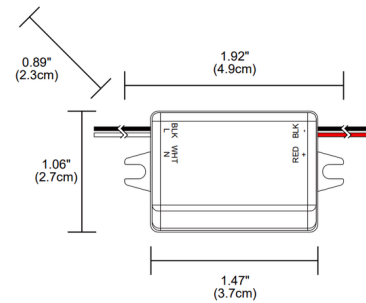

### Specifications

COLOR	N/A
BODY FINISH	Black
WATTAGE	N/A
DIMMER	N/A
DIMENSIONS	1.92"W x 1.06"H x 0.89"D
BULB	N/A

CLICK TO VIEW PRODUCT

Notes: