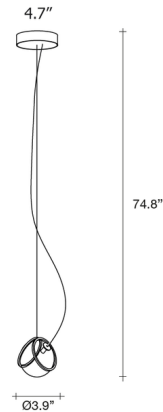

### Description

The Pug Pendant gets its charm from its namesake. Small in size, this piece brings a bold presence alone or grouped in multiples. A globe glass diffuser is framed by bands that cast shadows when lit. NOTE: This is a discontinued model and limited to quantity on hand.

### Specifications

COLOR	N/A
BODY FINISH	Polished Brass
WATTAGE	15W
DIMMER	0-10V
DIMENSIONS	3.9"W x 3.9"H
INTEGRATED LED MODULE	1 x LED/1.5W/120V LED
COUNTRY OF ORIGIN	Italy

### Technical Information

PRODUCT DIMENSIONS	Max Overall Length: 74.8"
LAMP COLOR	3000K

Shown in polished brass

CLICK TO VIEW PRODUCT

Notes: