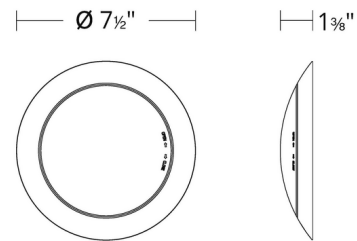

Description

The Disc Color-Select Wall/Ceiling Light can be used as a retrofit over a 5 inch or 6 inch recessed can or install over a 3 inch or 4 inch junction box. Can be mounted on wall or ceiling. Features color-select switch which allows user to field select between 2700K, 3000K, 3500K, 4000K or 5000K color temperature options. TRIAC and ELV dimming.

Shown in white / white

Specifications

COLOR	White
BODY FINISH	White
WATTAGE	15W
DIMMER	Standard 120V
DIMENSIONS	7.5"W x 1.38"H
INTEGRATED LED MODULE	1 x LED/15W/120V LED
COUNTRY OF ORIGIN	China

Technical Information